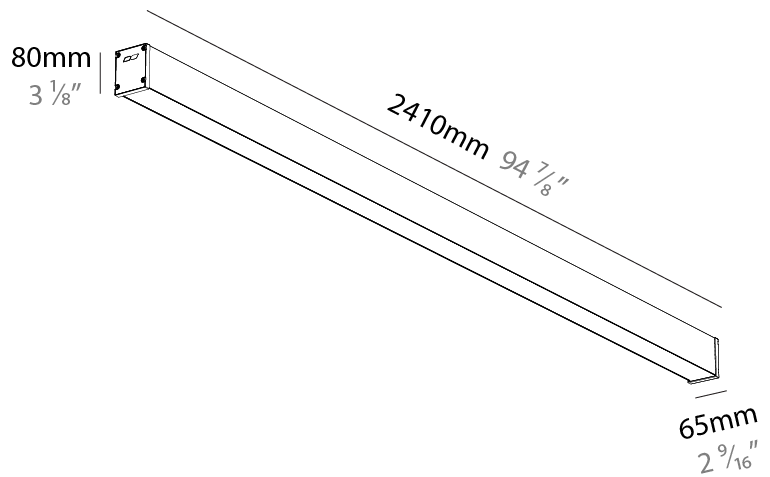

GENERAL

Series: Slider Straight IP54
Partner: Prolicht
Division: Architectural
Installation: Surface
Product Type: Linear Profiles
Mounting Location: Ceiling
Light Distribution: Direct

PHYSICAL

Shape: Rectangle
Length (mm): 2410
Length (in): 94 7/8
Width (mm): 65
Width (in): 2 9/16
Height (mm): 80
Height (in): 3 1/8
Weight (kg): 2.420

Diffuser: [Diffuser - Opal](#), [Micro-prism](#), [Clear Micro-prism](#), [Glare Control](#), [Wallwasher Right](#), [Wallwasher Left](#), [Wallwash Double Asymmetric](#)

Fixture Finish: [SSR / BKV / CWI / CRY / HAB / UFT / ITA / RUA / FTG / MYG / LOD / PUS / FRO / FUP / KIA / POP / BLS / SPG / MEY / GOH / CHC / COM / ABZ / JAG / OBR / MOS / ROR](#)

Fixture Material: Aluminum Die Cast

ELECTRICAL

Lamp Type: LED (Zhaga Standard)
Input Wattage (W): 52
Total Output Wattage (W): 47.3
Dimming: Non-Dimmable
Driver Included: No
Driver Location: Remote
Driver Type: Constant Current - Universal
Driver Class: Class 2
Input Voltage (V): 120
Constant Current (mA): 300mA
Upon Request: DALI Dimming, MATTER Dimming

LED

Color Temperature (°K): 2700 / 3000 / 3500 / 4000
Max. Delivered Lumen (lm): 5314 - 7387
Nominal Lumen (lm): 8200 - 8560
CRI: >90 CRI
Lamp Life (hrs): 50000

OPTICAL

RATINGS AND CERTIFICATIONS

Certified By: Certified for North American Standards
IP rating: IP54