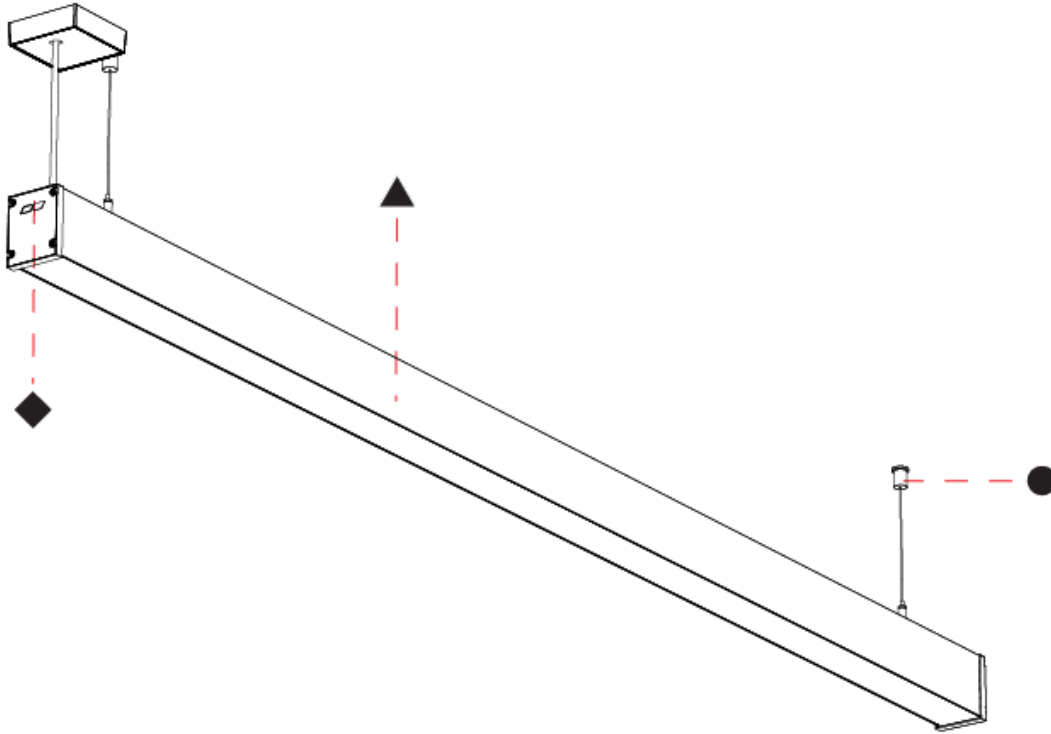

SLIDER STRAIGHT IP54 SUSPENSION

A300939-

PROJECT	_____
TYPE	_____
SPECIFIER	_____
QUANTITY	_____
DATE	_____

A