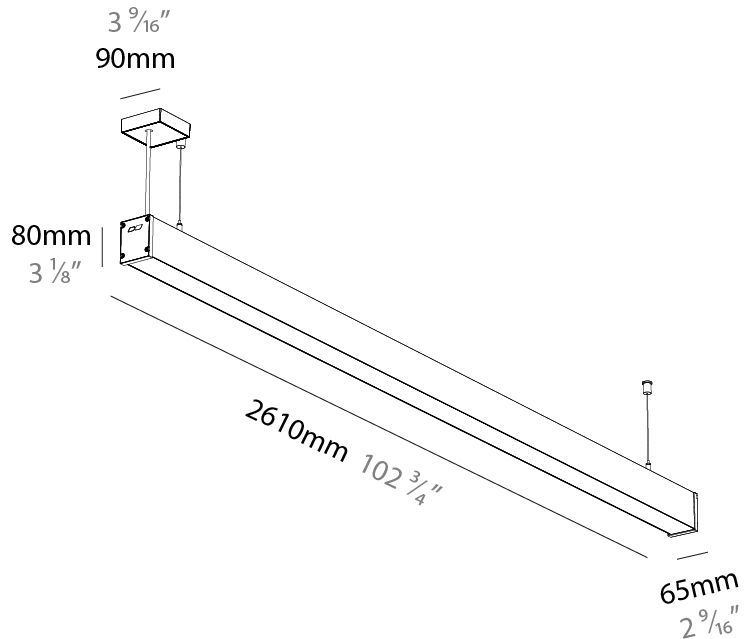

GENERAL

Series: Slider Straight IP54
Partner: Prolicht
Division: Architectural
Installation: Suspension
Product Type: Linear Profiles
Mounting Location: Ceiling
Light Distribution: Direct

PHYSICAL

Shape: Rectangle
Length (mm): 2610
Length (in): 102 ³/₄
Width (mm): 65
Width (in): 2 ⁹/₁₆
Height (mm): 80
Height (in): 3 ¹/₈
Weight (kg): 4.100

Diffuser: Diffuser - Opal, Micro-prism, Clear Micro-prism , Glare Control, Wallwasher Right, Wallwasher Left, Wallwash Double Asymmetric

Fixture Finish: SSR / BKV / CWI / CRY / HAB / UFT / ITA / RUA / FTG / MYG / LOD / PUS / FRO / FUP / KIA / POP / BLS / SPG / MEY / GOH / CHC / COM / ABZ / JAG / OBR / MOS / ROR

Fixture Material: Aluminum Die Cast
Cable Details: 2,000mm/78 3/4" or 6,000mm/236 1/4" Transparent Cable

ELECTRICAL

Lamp Type: LED (Zhaga Standard)
Input Wattage (W): 56
Total Output Wattage (W): 54.9
Dimming: Non-Dimmable
Driver Included: No
Driver Location: Remote
Driver Class: Class 2
Input Voltage (V): 120
Upon Request: DALI Dimming, MATTER Dimming

LED

Color Temperature (°K): 2700 / 3000 / 3500 / 4000
Max. Delivered Lumen (lm): 5754 - 8000
Nominal Lumen (lm): 8880 - 9270
CRI: >90 CRI
Lamp Life (hrs): 50000

OPTICAL

RATINGS AND CERTIFICATIONS

Certified By: Certified for North American Standards
IP rating: IP54