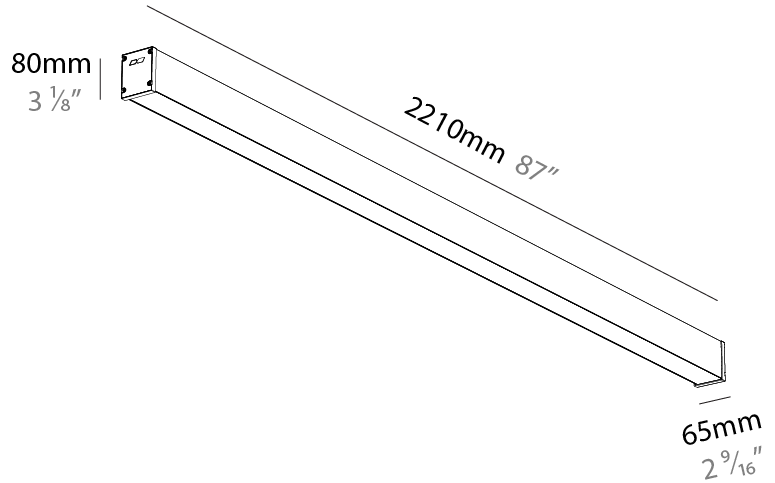

1. To build a product code in our configurator select the specify button on the base model # product page
2. To build a manual product code on this datasheet choose from the options listed below in blue font and add the suffix to the base model #

GENERAL

Series: Slider Straight IP54
Partner: Prolicht
Division: Architectural
Installation: Surface
Product Type: Linear Profiles
Mounting Location: Ceiling
Light Distribution: Direct

PHYSICAL

Shape: Rectangle
Length (mm): 2210
Length (in): 87
Width (mm): 65
Width (in): 2 9/16
Height (mm): 80
Height (in): 3 1/8
Weight (kg): 2.420

Diffuser: Diffuser - Opal, Micro-prism, Clear Micro-prism , Glare Control, Wallwasher Right, Wallwasher Left, Wallwash Double Asymmetric

Fixture Finish: SSR / BKV / CWI / CRY / HAB / UFT / ITA / RUA / FTG / MYG / LOD / PUS / FRO / FUP / KIA / POP / BLS / SPG / MEY / GOH / CHC / COM / ABZ / JAG / OBR / MOS / ROR

Fixture Material: Aluminum Die Cast

ELECTRICAL

Lamp Type: LED (Zhaga Standard)
Input Wattage (W): 47
Total Output Wattage (W): 42.7
Dimming: Non-Dimmable
Driver Included: No
Driver Location: Remote
Driver Class: Class 2
Input Voltage (V): 120
Upon Request: DALI Dimming, MATTER Dimming

LED

Color Temperature (°K): 2700 / 3000 / 3500 / 4000
Max. Delivered Lumen (lm): 4866 - 6766
Nominal Lumen (lm): 7510 - 7840
CRI: >90 CRI
Lamp Life (hrs): 50000

OPTICAL

RATINGS AND CERTIFICATIONS

Certified By: Certified for North American Standards
IP rating: IP54