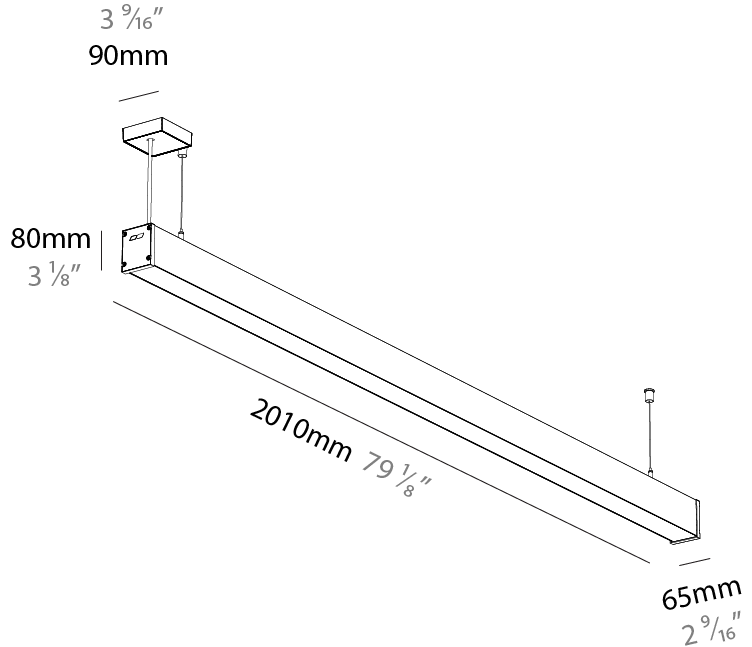

GENERAL

Series: Slider Straight IP54
Partner: Prolicht
Division: Architectural
Installation: Suspension
Product Type: Linear Profiles
Mounting Location: Ceiling
Light Distribution: Direct

PHYSICAL

Shape: Rectangle
Length (mm): 2010
Length (in): 79 1/8
Width (mm): 65
Width (in): 2 9/16
Height (mm): 80
Height (in): 3 1/8
Weight (kg): 2.200

Diffuser: Diffuser - Opal, Micro-prism, Clear Micro-prism, Glare Control, Wallwasher Right, Wallwasher Left, Wallwash Double Asymmetric

Fixture Finish: SSR / BKV / CWI / CRY / HAB / UFT / ITA / RUA / FTG / MYG / LOD / PUS / FRO / FUP / KIA / POP / BLS / SPG / MEY / GOH / CHC / COM / ABZ / JAG / OBR / MOS / ROR

Fixture Material: Aluminum Die Cast
Cable Details: 2,000mm/78 3/4" or 6,000mm/236 1/4" Transparent Cable

ELECTRICAL

Lamp Type: LED (Zhaga Standard)
Input Wattage (W): 43
Total Output Wattage (W): 39.1
Dimming: Non-Dimmable
Driver Included: No
Driver Location: Remote
Driver Class: Class 2
Input Voltage (V): 120
Upon Request: DALI Dimming, MATTER Dimming

LED

Color Temperature (°K): 2700 / 3000 / 3500 / 4000
Max. Delivered Lumen (lm): 4426 - 6153
Nominal Lumen (lm): 6830 - 7130
CRI: >90 CRI
Lamp Life (hrs): 50000

OPTICAL

RATINGS AND CERTIFICATIONS

Certified By: Certified for North American Standards
IP rating: IP54